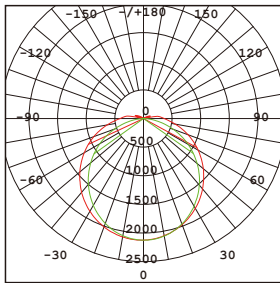

## LED Waterproof Batten

UNIT: cd — 180 — 270 — 390  
NWB1413 57W 6500K

### TECHNICAL DETAILS

- SMD LEDs
- IP65 and IK08 ratings
- Efficacy Up to 130lm/w
- 50,000 hours of lifetime